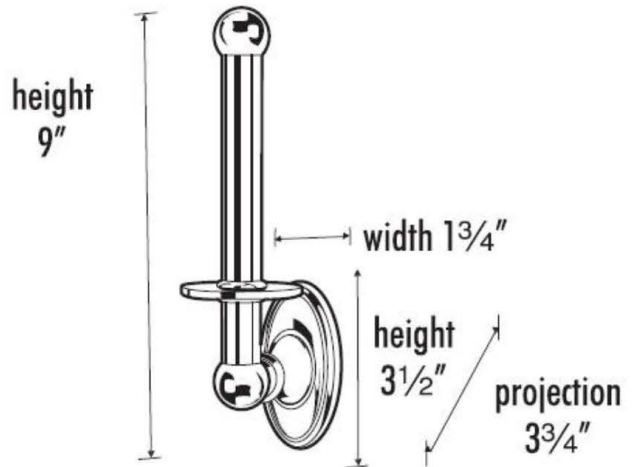

SPECIFICATIONS

CLASSIC TRADITIONAL
RESERVE TISSUE HOLDER

FEATURES

- Traditional styling
- Multiple finishes
- Concealed installation

WARRANTY

Limited lifetime

FINISHES

- Polished Brass (PB)
- Polished Brass/Non-lacquered (PB/NL)
- Polished Chrome (PC)
- Antique English (AE)
- Antique English Matte (AEM)
- Barcelona (BARC)
- Bronze (BRZ)
- Chocolate Bronze (CHBRZ)
- Polished Antique (PA)
- Polished Nickel (PN)
- Satin Nickel (SN)

MATERIAL

Brass

Item#

A8o67

NOTE: Dimensions and specifications are subject to change without notice.