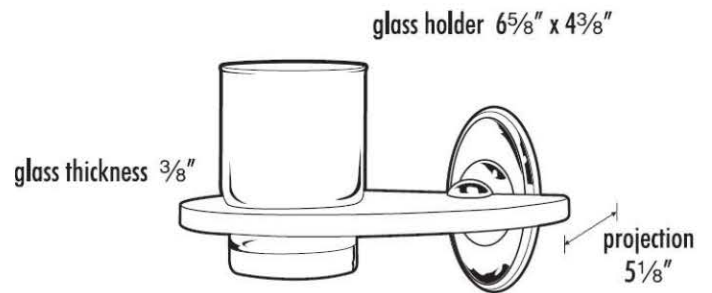

**SPECIFICATIONS**

**CLASSIC TRADITIONAL**  
TUMBLER HOLDER WITH TUMBLER

**FEATURES**

- Traditional styling
- Multiple finishes
- Concealed installation

**WARRANTY**

Limited lifetime

**FINISHES**

- Polished Brass (PB)
- Polished Brass/Non-lacquered (PB/NL)
- Polished Chrome (PC)
- Antique English (AE)
- Antique English Matte (AEM)
- Barcelona (BARC)
- Bronze (BRZ)
- Chocolate Bronze (CHBRZ)
- Polished Antique (PA)
- Polished Nickel (PN)
- Satin Nickel (SN)

**MATERIAL**

Brass

**Item#**

**A8070**

NOTE: Dimensions and specifications are subject to change without notice.