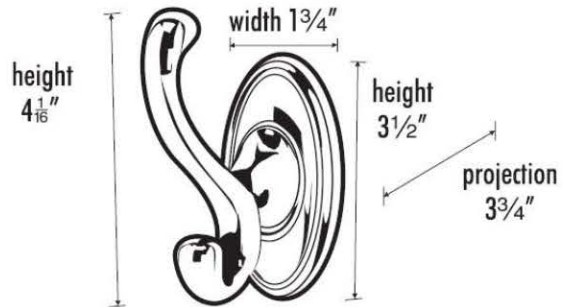

SPECIFICATIONS

**CLASSIC TRADITIONAL
ROBE HOOK**

FEATURES

- Traditional styling
- Multiple finishes
- Concealed installation

WARRANTY

Limited lifetime

FINISHES

- Polished Brass (PB)
- Polished Brass/Non-lacquered (PB/NL)
- Polished Chrome (PC)
- Antique English (AE)
- Antique English Matte (AEM)
- Barcelona (BARC)
- Bronze (BRZ)
- Chocolate Bronze (CHBRZ)
- Polished Antique (PA)
- Polished Nickel (PN)
- Satin Nickel (SN)

MATERIAL

Brass

Item#

A8099

NOTE: Dimensions and specifications are subject to change without notice.