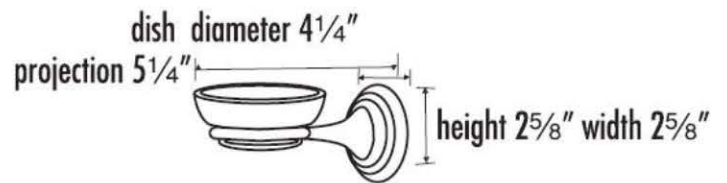

SPECIFICATIONS

EMBASSY
SOAP HOLDER WITH DISH

FEATURES

Traditional styling
Multiple finishes
Concealed installation

WARRANTY

Limited lifetime

FINISHES

Polished Brass (PB)
Polished Brass/Non-lacquered (PB/NL)
Polished Chrome (PC)
Antique English (AE)
Antique English Matte (AEM)
Barcelona (BARC)
Bronze (BRZ)
Chocolate Bronze (CHBRZ)
Polished Nickel (PN)
Satin Nickel (SN)
Polished Chrome/Gold (PC/GLD)
Satin Nickel/Gold (SN/GLD)