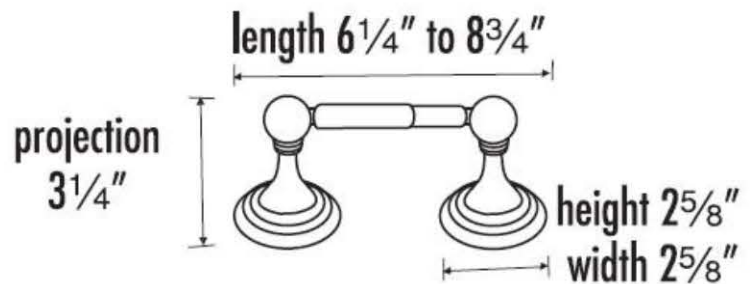

SPECIFICATIONS

EMBASSY
TISSUE HOLDER

FEATURES

Traditional styling
Multiple finishes
Concealed installation

WARRANTY

Limited lifetime

FINISHES

Polished Brass (PB)
Polished Brass/Non-lacquered (PB/NL)
Polished Chrome (PC)
Antique English (AE)
Antique English Matte (AEM)
Barcelona (BARC)
Bronze (BRZ)
Chocolate Bronze (CHBRZ)
Polished Nickel (PN)
Satin Nickel (SN)
Polished Chrome/Gold (PC/GLD)
Satin Nickel/Gold (SN/GLD)

MATERIAL

Brass

Item#

A9060

NOTE: Dimensions and specifications are subject to change without notice.