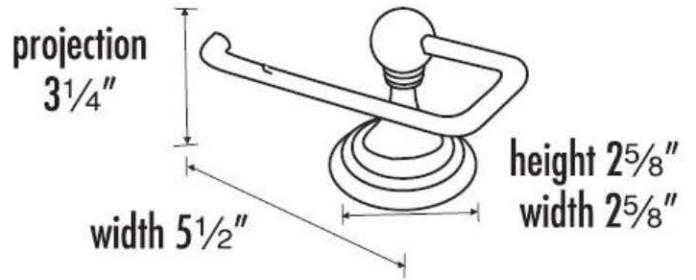

SPECIFICATIONS

EMBASSY
SINGLE POST TISSUE HOLDER

FEATURES

- Traditional styling
- Multiple finishes
- Concealed installation

WARRANTY

Limited lifetime

FINISHES

- Polished Brass (PB)
- Polished Brass/Non-lacquered (PB/NL)
- Polished Chrome (PC)
- Antique English (AE)
- Antique English Matte (AEM)
- Barcelona (BARC)
- Bronze (BRZ)
- Chocolate Bronze (CHBRZ)
- Polished Nickel (PN)
- Satin Nickel (SN)
- Polished Chrome/Gold (PC/GLD)
- Satin Nickel/Gold (SN/GLD)

MATERIAL

Brass

Item#

Ago66

NOTE: Dimensions and specifications are subject to change without notice.