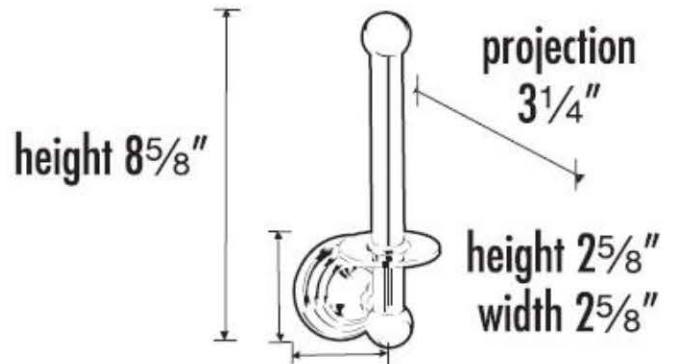

MATERIAL

Brass

Item#

A9067

NOTE: Dimensions and specifications are subject to change without notice.