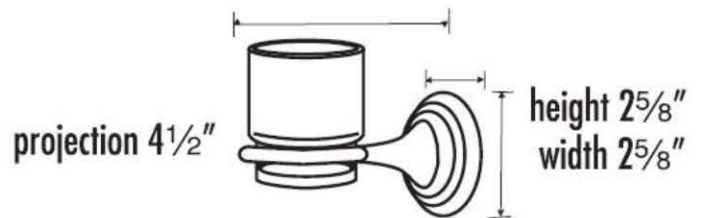

SPECIFICATIONS

EMBASSY

TUMBLER HOLDER WITH TUMBLER

FEATURES

- Traditional styling
- Multiple finishes
- Concealed installation

WARRANTY

Limited lifetime

FINISHES