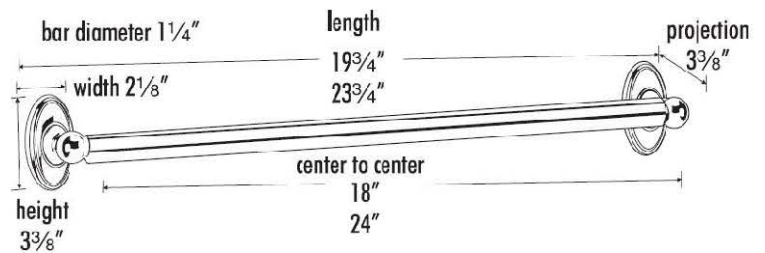

**SPECIFICATIONS**

**CLASSIC TRADITIONAL  
GRAB BAR**

**FEATURES**

- Traditional styling
- Multiple finishes
- Concealed installation

**WARRANTY**

Limited lifetime

**FINISHES**

- Polished Brass (PB)
- Polished Brass/Non-lacquered (PB/NL)
- Polished Chrome (PC)
- Antique English (AE)
- Antique English Matte (AEM)
- Barcelona (BARC)
- Bronze (BRZ)
- Chocolate Bronze (CHBRZ)
- Polished Antique (PA)
- Polished Nickel (PN)
- Satin Nickel (SN)

**MATERIAL**

Brass

**Item#**

**A8023-18**

**A8023-24**

NOTE: Dimensions and specifications are subject to change without notice.