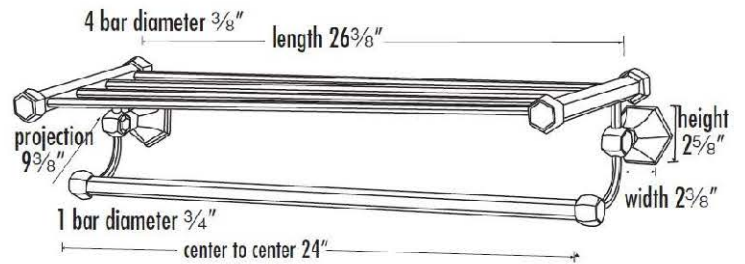

**SPECIFICATIONS**

**NICOLE**  
TOWEL RACK

**FEATURES**

Traditional styling  
Multiple finishes  
Concealed installation

**WARRANTY**

Limited lifetime

**FINISHES**

Polished Brass (PB)  
Polished Brass/Non-lacquered (PB/NL)  
Polished Chrome (PC)  
Antique English Matte (AEM)  
Barcelona (BARC)  
Bronze (BRZ)  
Chocolate Bronze (CHBRZ)  
Polished Nickel (PN)  
Satin Nickel (SN)

**MATERIAL**

Brass

**Item#**

**A7726-24**

NOTE: Dimensions and specifications are subject to change without notice.