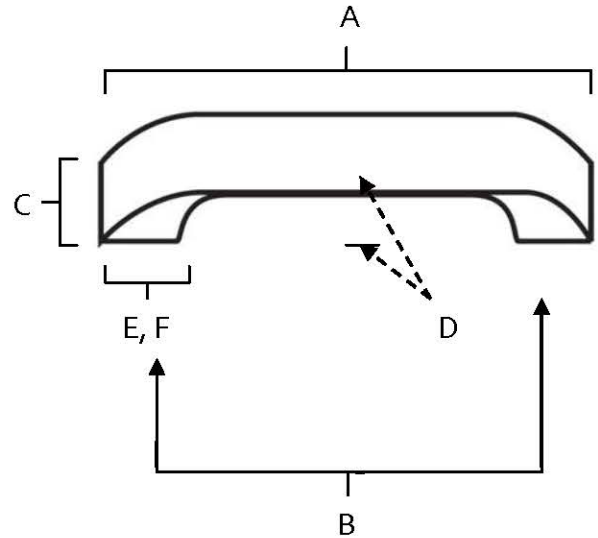

SPECIFICATIONS

**TRADITIONAL
PULLS**

FEATURES

- Traditional styling
- Multiple finishes
- Concealed installation

WARRANTY

Limited lifetime

FINISHES

- Polished Brass (PB)
- Polished Chrome (PC)
- Antique Pewter (AP)
- Barcelona (BARC)
- Bronze (BRZ)
- Chocolate Bronze (CHBRZ)
- Matte Black (MB)
- Polished Antique (PA)
- Polished Nickel (PN)
- Satin Nickel (SN)

MATERIAL

Brass

Item#	A	B	C	D	E (L)	F (W)
A701-3	3 1/2"	3"	7/16"	3/4"	1/2"	7/16"
A701-35	3 3/4"	4"	1/2"	7/8"	1/2"	1/2"

KEY:

- A - Overall Length
- B - Center to Center
- C - Handle Width
- D - Projection
- E - Mount Length
- F - Mount Width

NOTE: Dimensions and specifications are subject to change without notice.