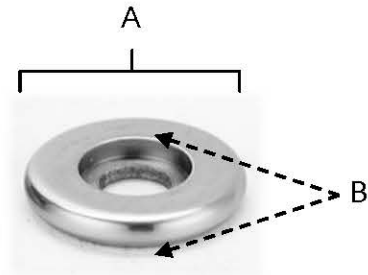

**SPECIFICATIONS**

**TRADITIONAL  
ROSETTES**

**FEATURES**

- Traditional styling
- Multiple finishes
- Concealed installation

**WARRANTY**

Limited lifetime

**FINISHES**

- Polished Brass (PB)
- Polished Chrome (PC)
- Antique Pewter (AP)
- Barcelona (BARC)
- Bronze (BRZ)
- Chocolate Bronze (CHBRZ)
- Matte Black (MB)
- Polished Antique (PA)
- Polished Nickel (PN)
- Satin Nickel (SN)

**MATERIAL**

Brass

Item#	A	B
<b>A721</b> (for A7035, A711 & A712)	5/8"	1/8"

**KEY:**

- A - Length and Width
- B - Projection

NOTE: Dimensions and specifications are subject to change without notice.