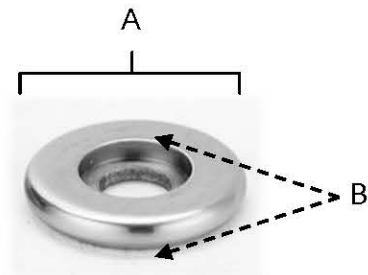

SPECIFICATIONS

**TRADITIONAL
ROSETTES**

FEATURES

- Traditional styling
- Multiple finishes
- Concealed installation

WARRANTY

Limited lifetime

FINISHES

- Polished Brass (PB)
- Polished Chrome (PC)
- Antique Pewter (AP)
- Barcelona (BARC)
- Bronze (BRZ)
- Chocolate Bronze (CHBRZ)
- Matte Black (MB)
- Polished Antique (PA)
- Polished Nickel (PN)
- Satin Nickel (SN)

MATERIAL

Brass

Item#	A	B
A721 (for A7035, A711 & A712)	5/8"	1/8"

KEY:

- A - Length and Width
- B - Projection

NOTE: Dimensions and specifications are subject to change without notice.