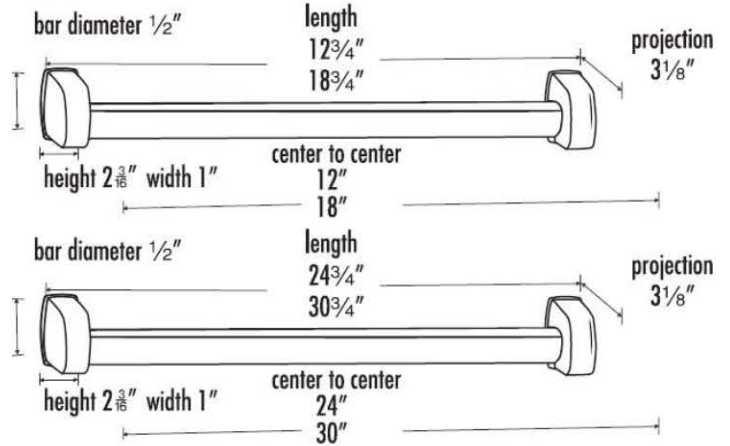

PRODUCT SHEET

SPECIFICATIONS

**EURO
TOWEL BAR**

FEATURES

- Modern styling
- Multiple finishes
- Concealed installation

WARRANTY

Limited lifetime

FINISHES

NOTE: Dimensions and specifications are subject to change without notice.