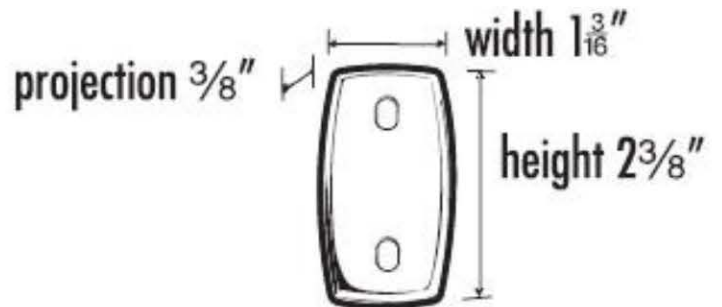

SPECIFICATIONS

EURO
OPTIONAL BASE PLATE

FEATURES

Modern styling
Multiple finishes
Concealed installation

WARRANTY

Limited lifetime

FINISHES

Polished Brass (PB)
Polished Brass/Non-lacquered (PB/NL)
Polished Chrome (PC)
Bronze (BRZ)
Polished Nickel (PN)
Satin Nickel (SN)