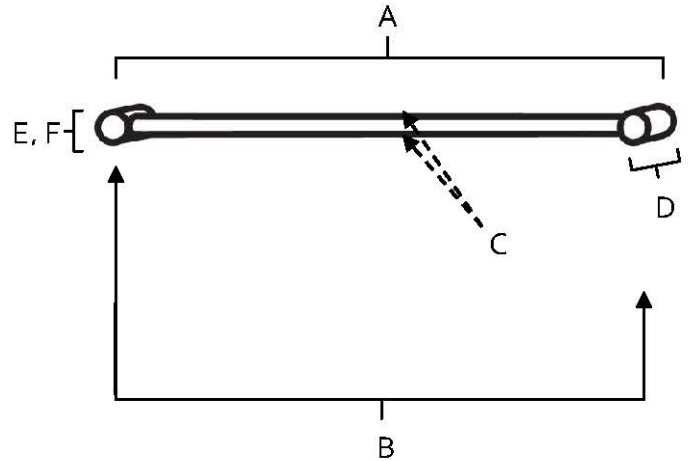

SPECIFICATIONS

CONTEMPORARY I
APPLIANCE PULLS

FEATURES

- Modern styling
- Multiple finishes
- Concealed installation

WARRANTY

Limited lifetime

FINISHES

- Polished Chrome (PC)
- Barcelona (BARC)
- Bronze (BRZ)
- Chocolate Bronze (CHBRZ)
- Polished Nickel (PN)
- Satin Nickel (SN)

MATERIAL

Brass

Item#	A	B	C	D	E (L)	F (W)
D715-8	8 5/8"	8"	3/8"	1 3/8"	5/8"	5/8"
D715-12	12 5/8"	12"	3/8"	1 5/8"	5/8"	5/8"
D715-18	18 5/8"	18"	3/8"	1 5/8"	5/8"	5/8"

KEY:

- A - Overall Length
- B - Center to Center
- C - Handle Width
- D - Projection
- E - Mount Length
- F - Mount Width

NOTE: Dimensions and specifications are subject to change without notice.