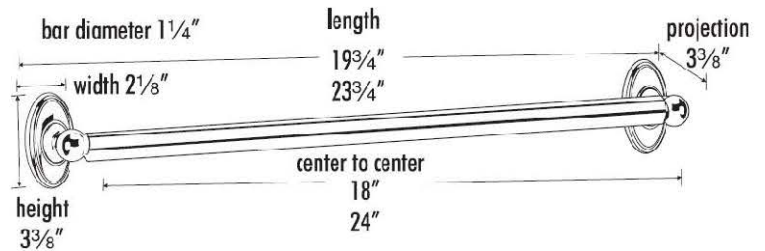

**SPECIFICATIONS**

**CLASSIC TRADITIONAL  
GRAB BAR**

**FEATURES**

- Traditional styling
- Multiple finishes
- Concealed installation

**WARRANTY**

Limited lifetime

**FINISHES**

- Polished Brass (PB)
- Polished Brass/Non-lacquered (PB/NL)
- Polished Chrome (PC)
- Antique English (AE)
- Antique English Matte (AEM)
- Barcelona (BARC)
- Bronze (BRZ)
- Chocolate Bronze (CHBRZ)
- Polished Antique (PA)
- Polished Nickel (PN)
- Satin Nickel (SN)

**MATERIAL**

Brass

**Item#**

**A8023-18**

**A8023-24**

NOTE: Dimensions and specifications are subject to change without notice.