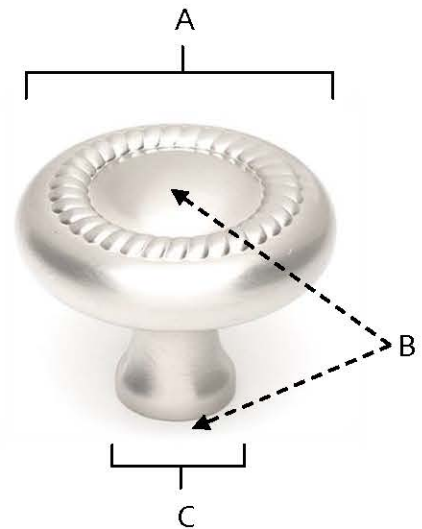

SPECIFICATIONS

**ROPE
KNOBS**

FEATURES

Traditional styling
Multiple finishes
Concealed installation

WARRANTY

Limited lifetime

FINISHES

Polished Brass (PB)
Polished Chrome (PC)
Antique English (AE)
Antique English Matte (AEM)
Polished Antique (PA)
Satin Nickel (SN)

MATERIAL

Brass

Item#	A	B	C
A812-1	1"	7/8"	3/8"
A812-14	1 1/4"	1"	15/32"
A812-38	1 1/2"	1 1/8"	9/16"

KEY:

A - Length and Width
B - Projection
C - Mount Length and Width

NOTE: Dimensions and specifications are subject to change without notice.