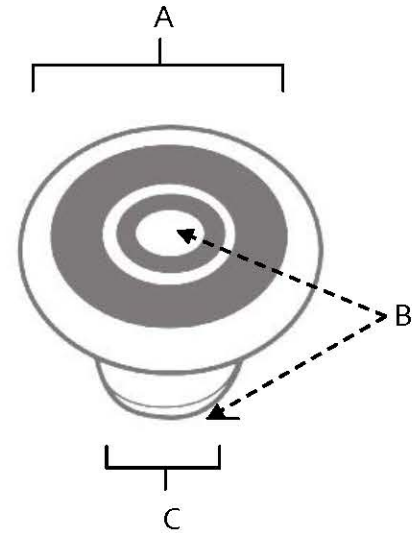

SPECIFICATIONS

**ROPE
KNOBS**

FEATURES

- Traditional styling
- Multiple finishes
- Concealed installation

WARRANTY

Limited lifetime

FINISHES

- Polished Brass (PB)
- Polished Chrome (PC)
- Antique English (AE)
- Antique English Matte (AEM)
- Antique Pewter (AP)
- Barcelona (BARC)
- Bronze (BRZ)
- Chocolate Bronze (CHBRZ)
- Matte Black (MB)
- Polished Antique (PA)
- Polished Nickel (PN)
- Satin Nickel (SN)

MATERIAL

Brass

Item#	A	B	C
A817-1	1"	7/8"	9/16"
A817-14	1 1/4"	1"	5/8"
A817-34	3/4"	3/4"	3/8"
A817-38	1 1/2"	1"	11/16"
A817-45	1 3/4"	1"	3/4"

KEY:

- A - Length and Width
- B - Projection
- C - Mount Length and Width