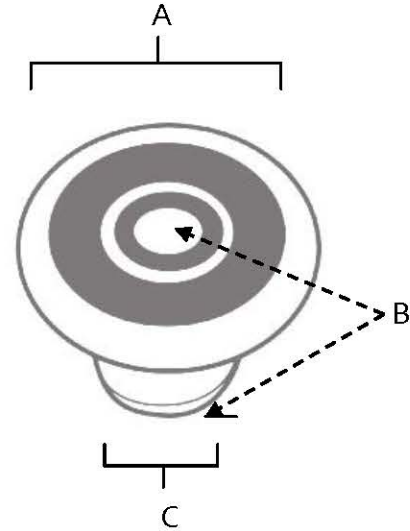

**SPECIFICATIONS**

**ROPE  
KNOBS**

**FEATURES**

- Traditional styling
- Multiple finishes
- Concealed installation

**WARRANTY**

Limited lifetime

**FINISHES**

- Polished Brass (PB)
- Polished Chrome (PC)
- Antique English (AE)
- Antique English Matte (AEM)
- Antique Pewter (AP)
- Barcelona (BARC)
- Bronze (BRZ)
- Chocolate Bronze (CHBRZ)
- Matte Black (MB)
- Polished Antique (PA)
- Polished Nickel (PN)
- Satin Nickel (SN)

**MATERIAL**

Brass

Item#	A	B	C
A817-1	1"	7/8"	9/16"
A817-14	1 1/4"	1"	5/8"
A817-34	3/4"	3/4"	3/8"
A817-38	1 1/2"	1"	11/16"
A817-45	1 3/4"	1"	3/4"

**KEY:**

- A - Length and Width
- B - Projection
- C - Mount Length and Width