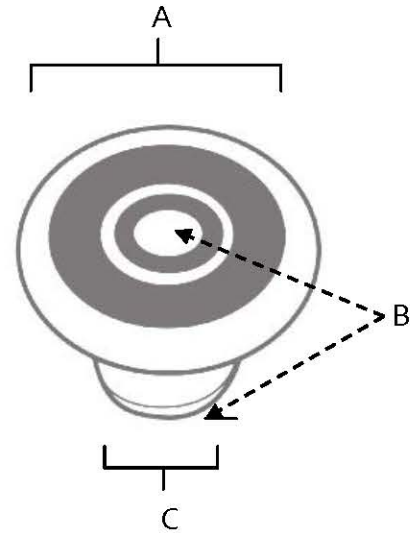

SPECIFICATIONS

**ROPE
KNOBS**

FEATURES

- Traditional styling
- Multiple finishes
- Concealed installation

WARRANTY

Limited lifetime

FINISHES

- Polished Brass (PB)
- Polished Chrome (PC)
- Antique English (AE)
- Antique English Matte (AEM)
- Antique Pewter (AP)
- Barcelona (BARC)
- Bronze (BRZ)
- Chocolate Bronze (CHBRZ)
- Matte Black (MB)
- Polished Antique (PA)
- Polished Nickel (PN)
- Satin Nickel (SN)

MATERIAL

Brass

Item#	A	B	C
A817-1	1"	7/8"	9/16"
A817-14	1 1/4"	1"	5/8"
A817-34	3/4"	3/4"	3/8"
A817-38	1 1/2"	1"	11/16"
A817-45	1 3/4"	1"	3/4"

KEY:

- A - Length and Width
- B - Projection
- C - Mount Length and Width