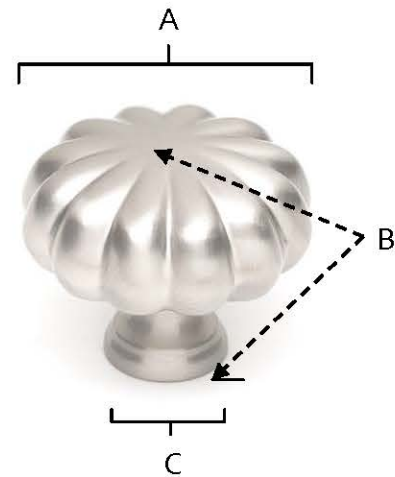

SPECIFICATIONS

**ROPE
KNOBS**

FEATURES

- Traditional styling
- Multiple finishes
- Concealed installation

WARRANTY

Limited lifetime

FINISHES

- Polished Brass (PB)
- Polished Chrome (PC)
- Antique English (AE)
- Antique English Matte (AEM)
- Antique Pewter (AP)
- Barcelona (BARC)
- Bronze (BRZ)
- Chocolate Bronze (CHBRZ)
- Matte Black (MB)
- Polished Antique (PA)
- Polished Nickel (PN)
- Satin Nickel (SN)

MATERIAL

Brass

| Item# | A | B | C |
|----------------|--------|--------|-------|
| A819-1 | 1 1/4" | 1" | 9/16" |
| A819-35 | 1 1/2" | 1 1/4" | 9/16" |

KEY:

- A - Length and Width
- B - Projection
- C - Mount Length and Width