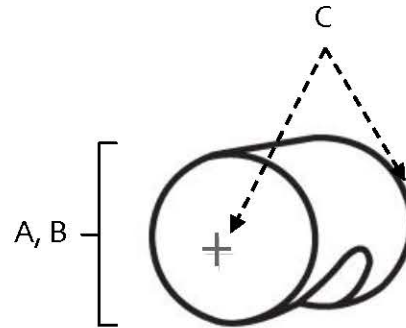

SPECIFICATIONS

**CONTEMPORARY
ROUND KNOBS**

FEATURES

- Modern styling
- Multiple finishes
- Concealed installation

WARRANTY

Limited lifetime

FINISHES

- Polished Chrome (PC)
- Barcelona (BARC)
- Bronze (BRZ)
- Chocolate Bronze (CHBRZ)
- Polished Nickel (PN)
- Satin Nickel (SN)

MATERIAL

Brass

Item#	A	B	C
A823-34	3/4"	3/4"	3/4"
A823-1	1"	1"	1"

KEY:

- A - Length
- B - Width
- C - Projection

NOTE: Dimensions and specifications are subject to change without notice.