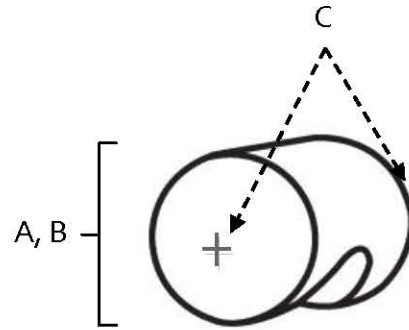

SPECIFICATIONS

**CONTEMPORARY
ROUND KNOBS**

FEATURES

- Modern styling
- Multiple finishes
- Concealed installation

WARRANTY

Limited lifetime

FINISHES

- Polished Chrome (PC)
- Barcelona (BARC)
- Bronze (BRZ)
- Chocolate Bronze (CHBRZ)
- Polished Nickel (PN)
- Satin Nickel (SN)

MATERIAL

Brass

Item#	A	B	C
A823-34	3/4"	3/4"	3/4"
A823-1	1"	1"	1"

KEY:

- A - Length
- B - Width
- C - Projection

NOTE: Dimensions and specifications are subject to change without notice.