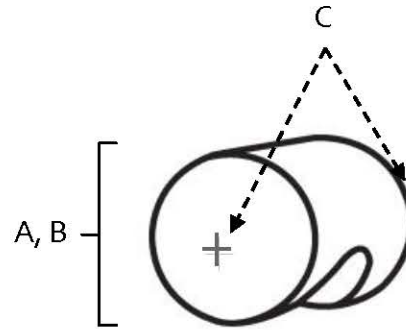

SPECIFICATIONS

**CONTEMPORARY
ROUND KNOBS**

FEATURES

- Modern styling
- Multiple finishes
- Concealed installation

WARRANTY

Limited lifetime

FINISHES

- Polished Chrome (PC)
- Barcelona (BARC)
- Bronze (BRZ)
- Chocolate Bronze (CHBRZ)
- Polished Nickel (PN)
- Satin Nickel (SN)

MATERIAL

Brass

Item#	A	B	C
A823-34	3/4"	3/4"	3/4"
A823-1	1"	1"	1"

KEY:

- A - Length
- B - Width
- C - Projection

NOTE: Dimensions and specifications are subject to change without notice.