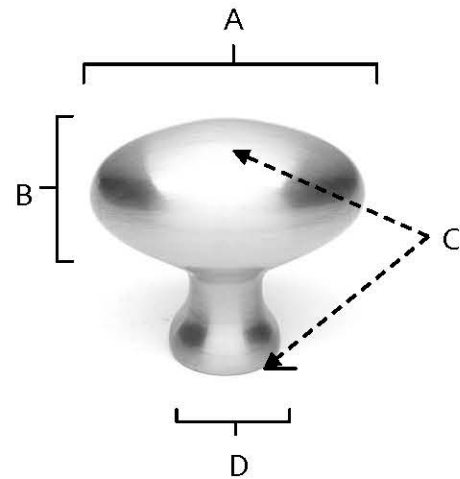

SPECIFICATIONS

**CONTEMPORARY
KNOBS**

FEATURES

- Modern styling
- Multiple finishes
- Concealed installation

WARRANTY

Limited lifetime

FINISHES

- Polished Brass (PB)
- Polished Chrome (PC)
- Antique English (AE)
- Antique English Matte (AEM)
- Antique Pewter (AP)
- Barcelona (BARC)
- Bronze (BRZ)
- Chocolate Bronze (CHBRZ)
- Matte Black (MB)
- Polished Antique (PA)
- Polished Nickel (PN)
- Satin Nickel (SN)

MATERIAL

Brass

Item#	A	B	C	D
A827-14	1 1/4"	3/4"	1 1/4"	1/2"
A827-35	1 3/8"	7/8"	1 1/4"	9/16"

KEY:

- A - Length
- B - Width
- C - Projection
- D - Mount Length and Width

NOTE: Dimensions and specifications are subject to change without notice.