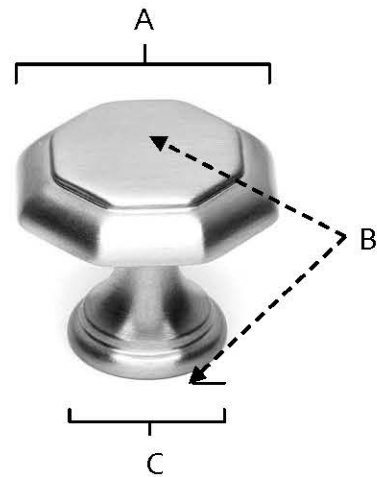

**SPECIFICATIONS**

**CONTEMPORARY  
HEXAGON KNOBS**

**FEATURES**

Modern styling  
Multiple finishes  
Concealed installation

**WARRANTY**

Limited lifetime

**FINISHES**

Polished Brass (PB)  
Polished Chrome (PC)  
Antique Pewter (AP)  
Barcelona (BARC)  
Bronze (BRZ)  
Chocolate Bronze (CHBRZ)  
Matte Black (MB)  
Polished Antique (PA)  
Polished Nickel (PN)  
Satin Nickel (SN)

**MATERIAL**

Brass

Item#	A	B	C
A828-1	1 1/8"	1"	11/16"
A828-14	1 3/8"	1 1/8"	3/4"

**KEY:**

A - Length and Width  
B - Projection  
C - Mount Length and Width

NOTE: Dimensions and specifications are subject to change without notice.