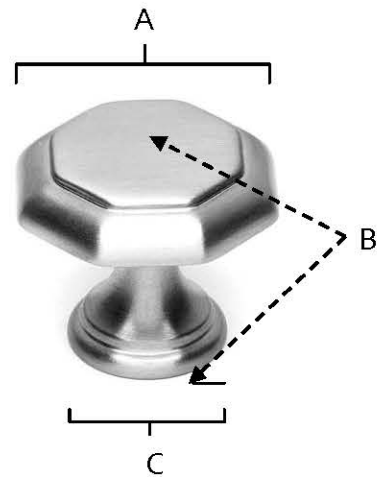

**SPECIFICATIONS**

**CONTEMPORARY  
HEXAGON KNOBS**

**FEATURES**

- Modern styling
- Multiple finishes
- Concealed installation

**WARRANTY**

Limited lifetime

**FINISHES**

- Polished Brass (PB)
- Polished Chrome (PC)
- Antique Pewter (AP)
- Barcelona (BARC)
- Bronze (BRZ)
- Chocolate Bronze (CHBRZ)
- Matte Black (MB)
- Polished Antique (PA)
- Polished Nickel (PN)
- Satin Nickel (SN)

**MATERIAL**

Brass

Item#	A	B	C
A828-1	1 1/8"	1"	11/16"
A828-14	1 3/8"	1 1/8"	3/4"

**KEY:**

- A - Length and Width
- B - Projection
- C - Mount Length and Width

NOTE: Dimensions and specifications are subject to change without notice.