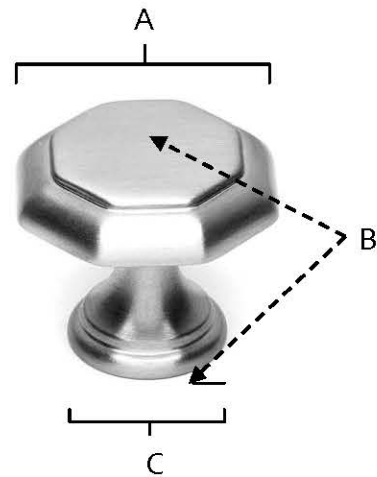

**SPECIFICATIONS**

**CONTEMPORARY  
HEXAGON KNOBS**

**FEATURES**

- Modern styling
- Multiple finishes
- Concealed installation

**WARRANTY**

Limited lifetime

**FINISHES**

- Polished Brass (PB)
- Polished Chrome (PC)
- Antique Pewter (AP)
- Barcelona (BARC)
- Bronze (BRZ)
- Chocolate Bronze (CHBRZ)
- Matte Black (MB)
- Polished Antique (PA)
- Polished Nickel (PN)
- Satin Nickel (SN)

**MATERIAL**

Brass

| Item#   | A      | B      | C      |
|---------|--------|--------|--------|
| A828-1  | 1 1/8" | 1"     | 11/16" |
| A828-14 | 1 3/8" | 1 1/8" | 3/4"   |

**KEY:**

- A - Length and Width
- B - Projection
- C - Mount Length and Width