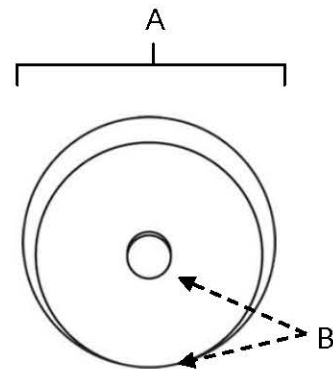

**SPECIFICATIONS**

**ROPE  
ROSETTES**

**FEATURES**

- Traditional styling
- Multiple finishes
- Concealed installation

**WARRANTY**

Limited lifetime

**FINISHES**

- Polished Brass (PB)
- Polished Chrome (PC)
- Antique English (AE)
- Antique English Matte (AEM)
- Barcelona (BARC)
- Bronze (BRZ)
- Chocolate Bronze (CHBRZ)
- Matte Black (MB)
- Polished Antique (PA)
- Polished Nickel (PN)
- Satin Nickel (SN)

**MATERIAL**

Brass

Item#	A	B
A815-1p	1"	1/8"
A815-14p	1 1/4"	1/8"
A815-34p	3/4"	1/8"
A815-38p	1 1/2"	1/8"
A815-45p	1 3/4"	1/8"

**KEY:**

- A - Length and Width
- B - Projection

NOTE: Dimensions and specifications are subject to change without notice.