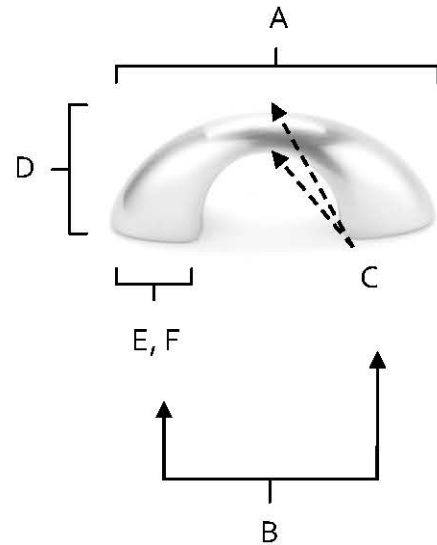

SPECIFICATIONS

PULLS

FEATURES

- Modern styling
- Multiple finishes
- Concealed installation

WARRANTY

Limited lifetime

FINISHES

- Polished Brass (PB)
- Polished Chrome (PC)
- Antique Pewter (AP)
- Barcelona (BARC)
- Bronze (BRZ)
- Chocolate Bronze (CHBRZ)
- Matte Black (MB)
- Polished Antique (PA)
- Polished Nickel (PN)
- Satin Nickel (SN)

MATERIAL

Brass

Item#	A	B	C	D	E (L)	F (W)
C855	2 1/8"	1 1/2"	3/4"	1/2"	5/8"	5/8"

KEY:

- A - Overall Length
- B - Center to Center
- C - Handle Width
- D - Projection
- E - Mount Length
- F - Mount Width

NOTE: Dimensions and specifications are subject to change without notice.