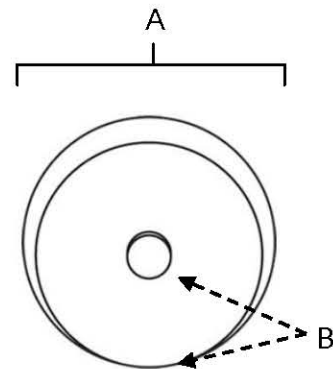

SPECIFICATIONS

**ROPE
ROSETTES**

FEATURES

- Traditional styling
- Multiple finishes
- Concealed installation

WARRANTY

Limited lifetime

FINISHES

- Polished Brass (PB)
- Polished Chrome (PC)
- Antique English (AE)
- Antique English Matte (AEM)
- Barcelona (BARC)
- Bronze (BRZ)
- Chocolate Bronze (CHBRZ)
- Matte Black (MB)
- Polished Antique (PA)
- Polished Nickel (PN)
- Satin Nickel (SN)

MATERIAL

Brass

Item#	A	B
A815-1p	1"	1/8"
A815-14p	1 1/4"	1/8"
A815-34p	3/4"	1/8"
A815-38p	1 1/2"	1/8"
A815-45p	1 3/4"	1/8"

KEY:

- A - Length and Width
- B - Projection

NOTE: Dimensions and specifications are subject to change without notice.