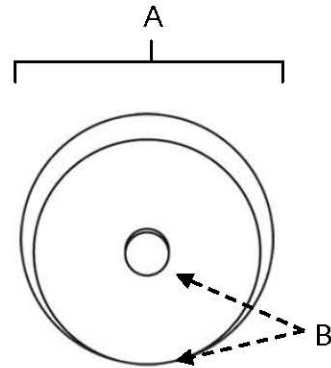

SPECIFICATIONS

**ROPE
ROSETTES**

FEATURES

- Traditional styling
- Multiple finishes
- Concealed installation

WARRANTY

Limited lifetime

FINISHES

- Polished Brass (PB)
- Polished Chrome (PC)
- Antique English (AE)
- Antique English Matte (AEM)
- Barcelona (BARC)
- Bronze (BRZ)
- Chocolate Bronze (CHBRZ)
- Matte Black (MB)
- Polished Antique (PA)
- Polished Nickel (PN)
- Satin Nickel (SN)

MATERIAL

Brass

Item#	A	B
A815-1p	1"	1/8"
A815-14p	1 1/4"	1/8"
A815-34p	3/4"	1/8"
A815-38p	1 1/2"	1/8"
A815-45p	1 3/4"	1/8"

KEY:

- A - Length and Width
- B - Projection

NOTE: Dimensions and specifications are subject to change without notice.