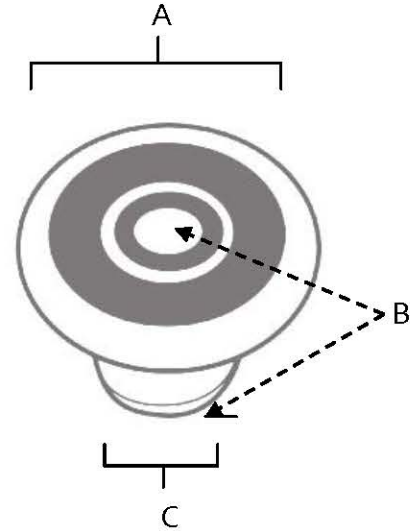

SPECIFICATIONS

**ROPE
KNOBS**

FEATURES

- Traditional styling
- Multiple finishes
- Concealed installation

WARRANTY

Limited lifetime

FINISHES

- Polished Brass (PB)
- Polished Chrome (PC)
- Antique English (AE)
- Antique English Matte (AEM)
- Antique Pewter (AP)
- Barcelona (BARC)
- Bronze (BRZ)
- Chocolate Bronze (CHBRZ)
- Matte Black (MB)
- Polished Antique (PA)
- Polished Nickel (PN)
- Satin Nickel (SN)

MATERIAL

Brass

Item#	A	B	C
A817-1	1"	7/8"	9/16"
A817-14	1 1/4"	1"	5/8"
A817-34	3/4"	3/4"	3/8"
A817-38	1 1/2"	1"	11/16"
A817-45	1 3/4"	1"	3/4"

KEY:

- A - Length and Width
- B - Projection
- C - Mount Length and Width