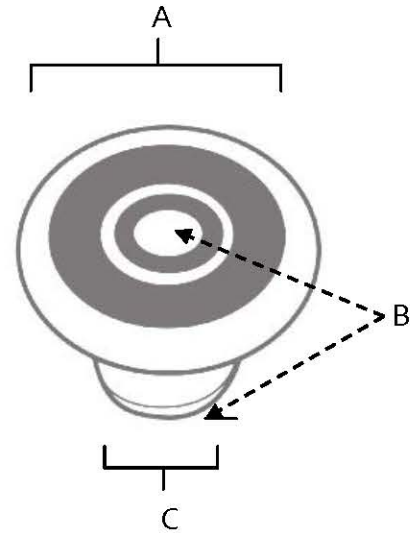

**SPECIFICATIONS**

**ROPE  
KNOBS**

**FEATURES**

- Traditional styling
- Multiple finishes
- Concealed installation

**WARRANTY**

Limited lifetime

**FINISHES**

- Polished Brass (PB)
- Polished Chrome (PC)
- Antique English (AE)
- Antique English Matte (AEM)
- Antique Pewter (AP)
- Barcelona (BARC)
- Bronze (BRZ)
- Chocolate Bronze (CHBRZ)
- Matte Black (MB)
- Polished Antique (PA)
- Polished Nickel (PN)
- Satin Nickel (SN)

**MATERIAL**

Brass

Item#	A	B	C
A817-1	1"	7/8"	9/16"
A817-14	1 1/4"	1"	5/8"
A817-34	3/4"	3/4"	3/8"
A817-38	1 1/2"	1"	11/16"
A817-45	1 3/4"	1"	3/4"

**KEY:**

- A - Length and Width
- B - Projection
- C - Mount Length and Width