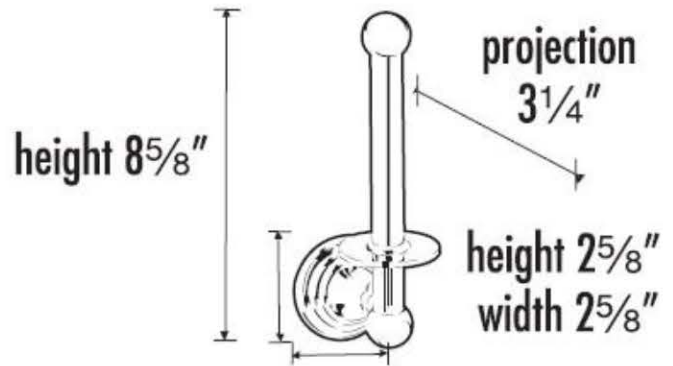

MATERIAL

Brass

Item#

A9067

NOTE: Dimensions and specifications are subject to change without notice.