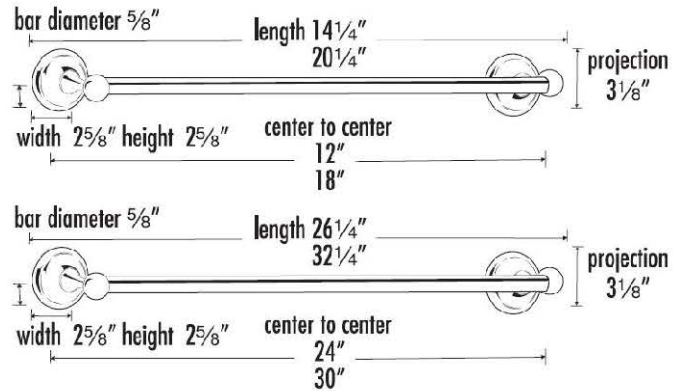

Item#

- **A9220-12**
- **A9220-18**
- **A9220-24**
- **A9220-30**

NOTE: Dimensions and specifications are subject to change without notice.