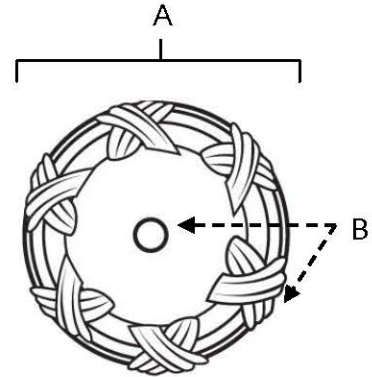

**SPECIFICATIONS**

**RIBBON & REED  
ROSETTES**

**FEATURES**

- Traditional styling
- Multiple finishes
- Concealed installation

**WARRANTY**

Limited lifetime

**FINISHES**

- Polished Brass (PB)
- Antique English (AE)
- Antique English Matte (AEM)
- Antique Pewter (AP)
- Polished Antique (PA)
- Satin Nickel (SN)

**MATERIAL**

Brass

Item#	A	B
<b>A885-58</b> (for A880-14 & A880-38)	1 5/8"	1/4"

**KEY:**

- A - Length and Width
- B - Projection

NOTE: Dimensions and specifications are subject to change without notice.