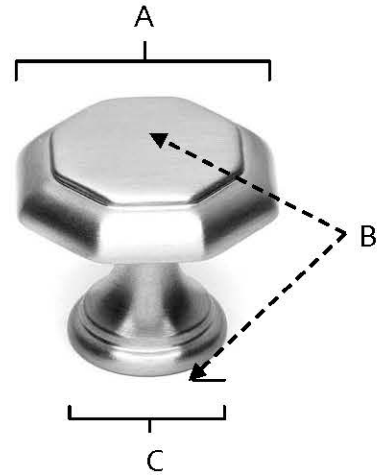

SPECIFICATIONS

**CONTEMPORARY
HEXAGON KNOBS**

FEATURES

- Modern styling
- Multiple finishes
- Concealed installation

WARRANTY

Limited lifetime

FINISHES

- Polished Brass (PB)
- Polished Chrome (PC)
- Antique Pewter (AP)
- Barcelona (BARC)
- Bronze (BRZ)
- Chocolate Bronze (CHBRZ)
- Matte Black (MB)
- Polished Antique (PA)
- Polished Nickel (PN)
- Satin Nickel (SN)

MATERIAL

Brass

Item#	A	B	C
A828-1	1 1/8"	1"	11/16"
A828-14	1 3/8"	1 1/8"	3/4"

KEY:

- A - Length and Width
- B - Projection
- C - Mount Length and Width

NOTE: Dimensions and specifications are subject to change without notice.