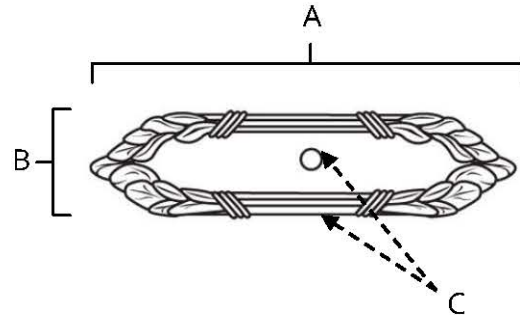

**SPECIFICATIONS**

**RIBBON & REED  
BACKPLATE**

**FEATURES**

- Traditional styling
- Multiple finishes
- Concealed installation

**WARRANTY**

Limited lifetime

**FINISHES**

- Polished Brass (PB)
- Antique English (AE)
- Antique English Matte (AEM)
- Antique Pewter (AP)
- Polished Antique (PA)
- Satin Nickel (SN)

**MATERIAL**

Brass

Item#	A	B	C
<b>A886</b> (for A880-14 & A880-38)	4 1/4"	1"	1/4"

**KEY:**

- A - Length
- B - Width
- C - Projection

NOTE: Dimensions and specifications are subject to change without notice.