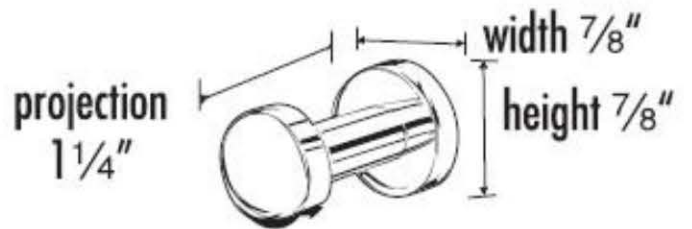

SPECIFICATIONS

EURO
ROBE HOOK

FEATURES

Modern styling
Multiple finishes
Concealed installation

WARRANTY

Limited lifetime

FINISHES

Polished Brass (PB)
Polished Brass/Non-lacquered (PB/NL)
Polished Chrome (PC)
Bronze (BRZ)
Polished Nickel (PN)
Satin Nickel (SN)

MATERIAL

Brass

Item#

A8980

NOTE: Dimensions and specifications are subject to change without notice.