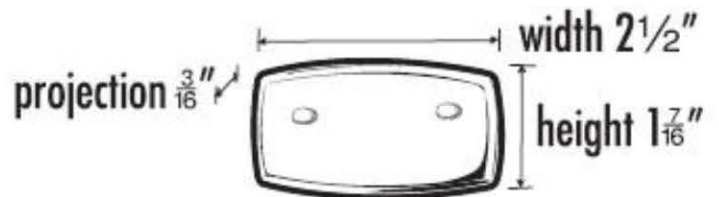

SPECIFICATIONS

EURO
OPTIONAL BASE PLATE

FEATURES

Modern styling
Multiple finishes
Concealed installation

WARRANTY

Limited lifetime

FINISHES

Polished Brass (PB)
Polished Brass/Non-lacquered (PB/NL)
Polished Chrome (PC)
Bronze (BRZ)
Polished Nickel (PN)
Satin Nickel (SN)