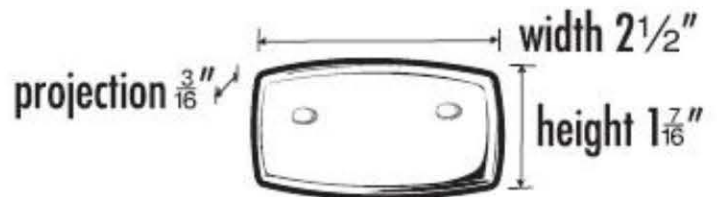

SPECIFICATIONS

EURO
OPTIONAL BASE PLATE

FEATURES

Modern styling
Multiple finishes
Concealed installation

WARRANTY

Limited lifetime

FINISHES

Polished Brass (PB)
Polished Brass/Non-lacquered (PB/NL)
Polished Chrome (PC)
Bronze (BRZ)
Polished Nickel (PN)
Satin Nickel (SN)