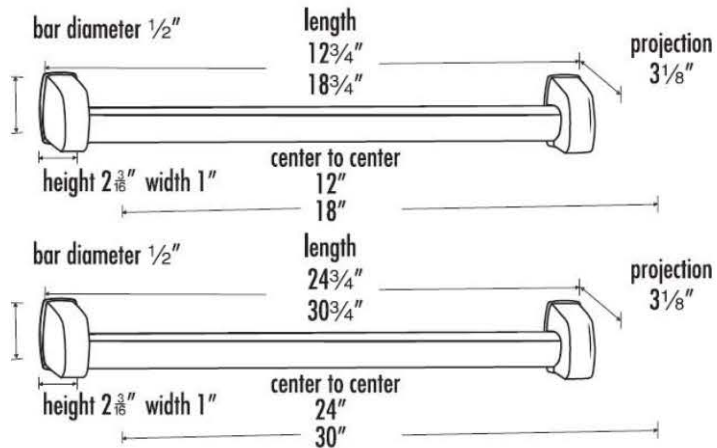

**PRODUCT SHEET**

**SPECIFICATIONS**

**EURO  
TOWEL BAR**

**FEATURES**

- Modern styling
- Multiple finishes
- Concealed installation

**WARRANTY**

Limited lifetime

**FINISHES**

NOTE: Dimensions and specifications are subject to change without notice.