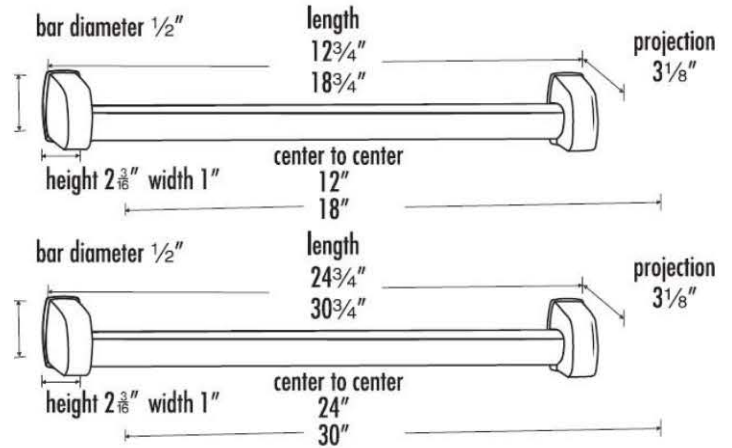

PRODUCT SHEET

SPECIFICATIONS

**EURO
TOWEL BAR**

FEATURES

- Modern styling
- Multiple finishes
- Concealed installation

WARRANTY

Limited lifetime

FINISHES

NOTE: Dimensions and specifications are subject to change without notice.