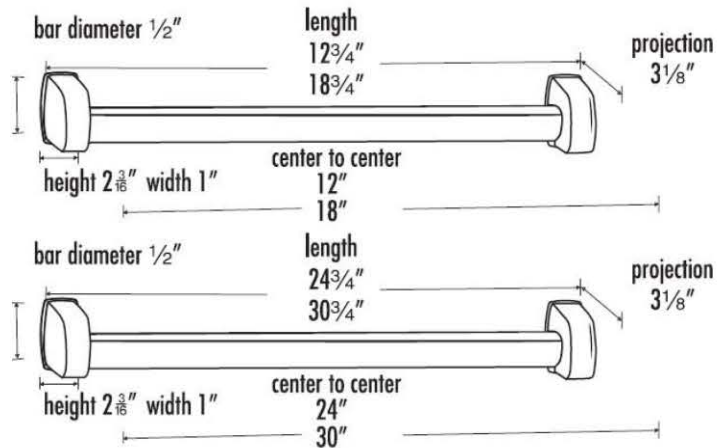

**PRODUCT SHEET**

**SPECIFICATIONS**

**EURO  
TOWEL BAR**

**FEATURES**

- Modern styling
- Multiple finishes
- Concealed installation

**WARRANTY**

Limited lifetime

**FINISHES**

NOTE: Dimensions and specifications are subject to change without notice.