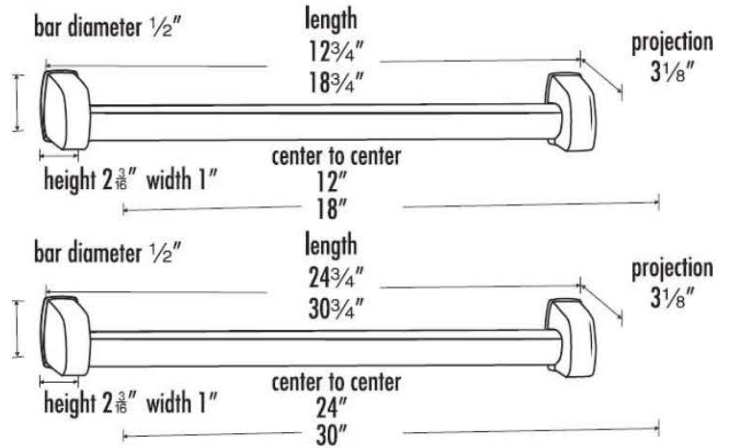

**PRODUCT SHEET**

**SPECIFICATIONS**

**EURO  
TOWEL BAR**

**FEATURES**

- Modern styling
- Multiple finishes
- Concealed installation

**WARRANTY**

Limited lifetime

**FINISHES**

NOTE: Dimensions and specifications are subject to change without notice.