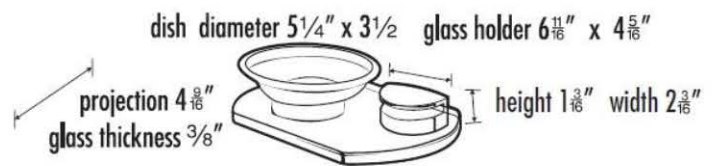

"Creations"®
by ALNO, INC.

PRODUCT SHEET

SPECIFICATIONS

EURO

SOAP HOLDER WITH DISH

FEATURES

- Modern styling
- Multiple finishes
- Concealed installation

WARRANTY