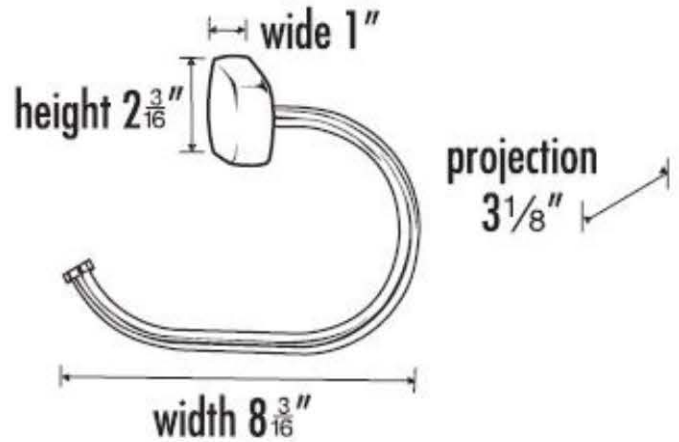

**SPECIFICATIONS**

**EURO**

**SINGLE POST TISSUE HOLDER**

**FEATURES**

Modern styling  
Multiple finishes  
Concealed installation

**WARRANTY**

Limited lifetime

**FINISHES**