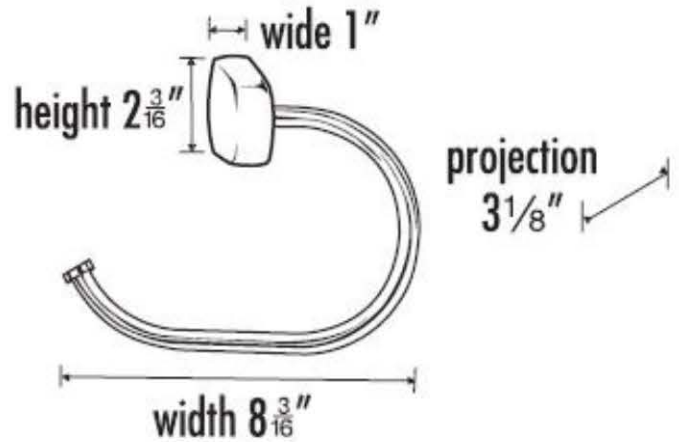

SPECIFICATIONS

EURO

SINGLE POST TISSUE HOLDER

FEATURES

Modern styling
Multiple finishes
Concealed installation

WARRANTY

Limited lifetime

FINISHES